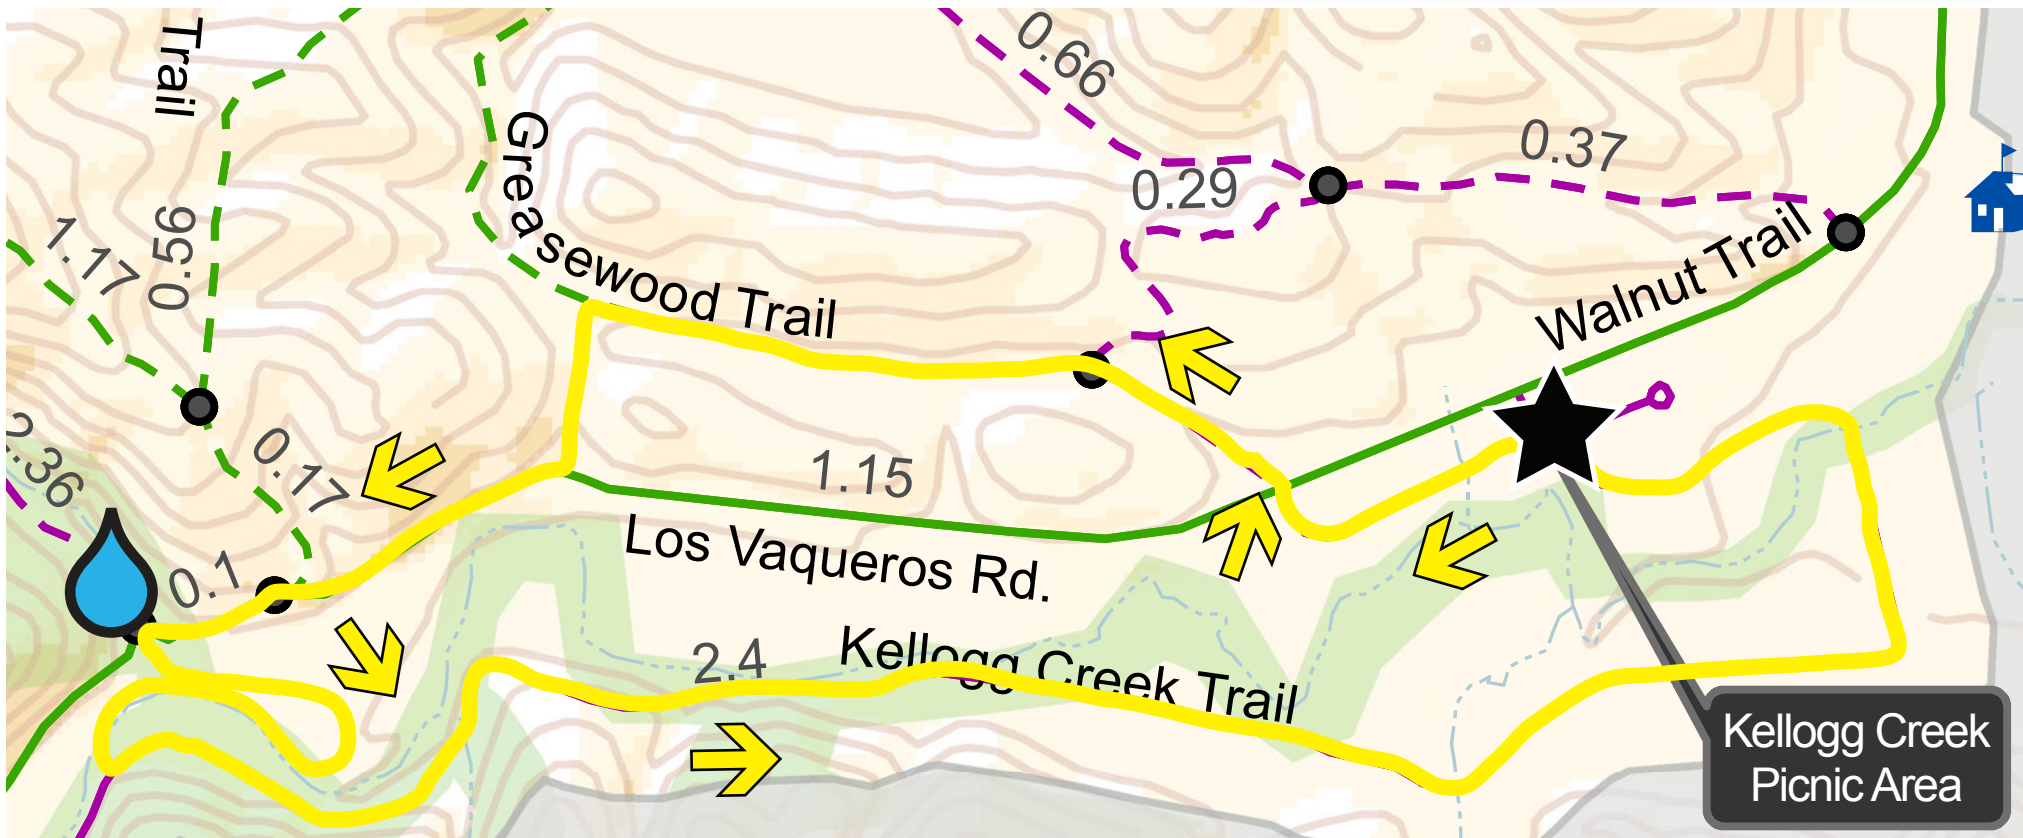

TARANTULA RUN

5K COURSE

★ = START/FINISH

💧 = AID STATION

Follow **YELLOW** Ribbons

Total Elevation Gain/Loss Approx. 343' Distance: Approx. 3.13 Miles

Elevation Profile